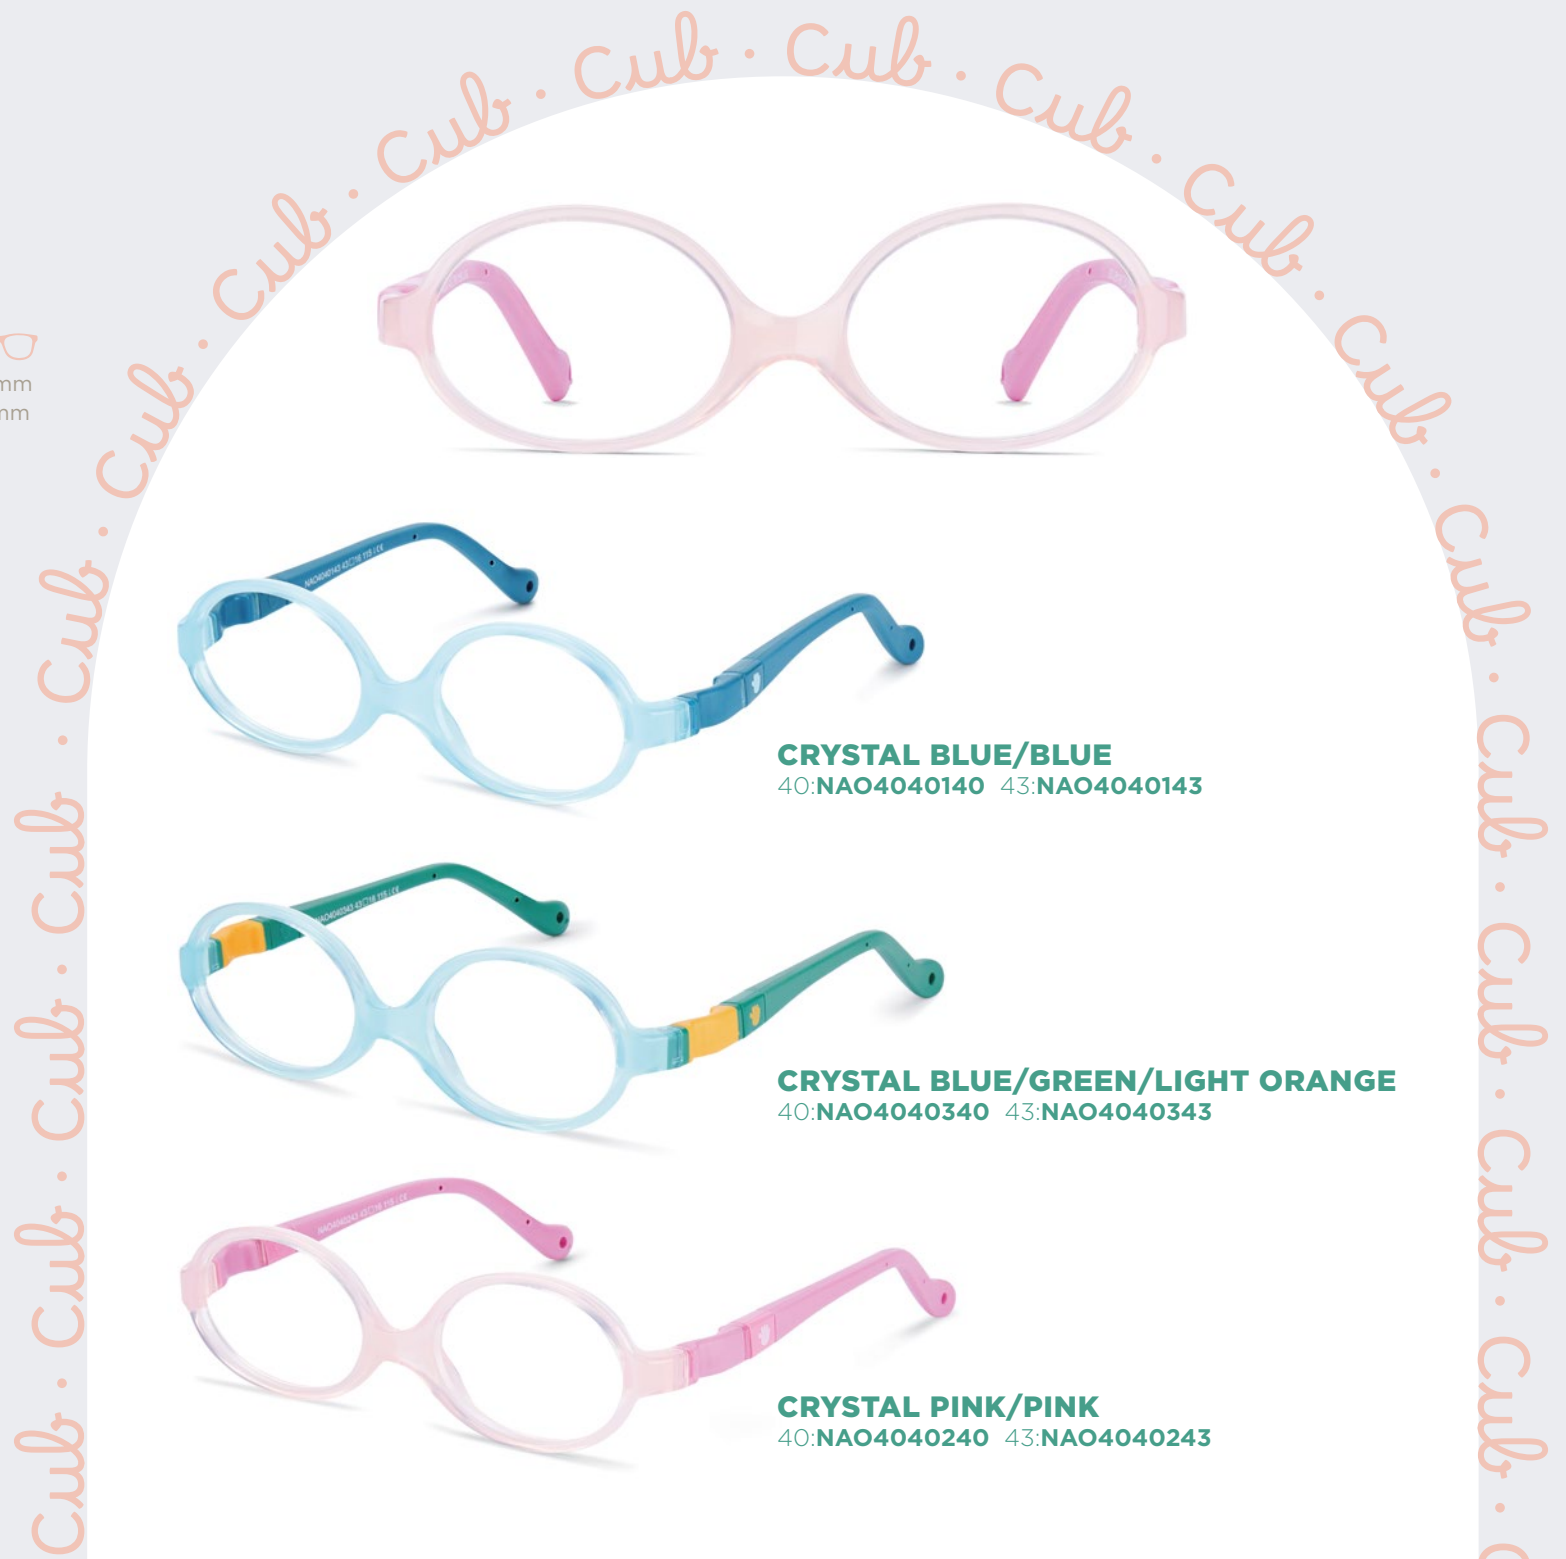

CRYSTAL BLUE/BLUE
40:NAO4040140 43:NAO4040143

CRYSTAL PINK/PINK
40:NAO4040240 43:NAO4040243