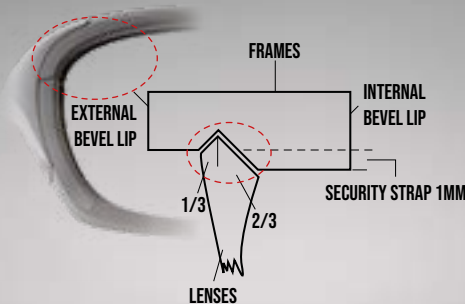

TECHNOLOGY

Scan this QR code to see the explanatory video of the exchange of rods by band with the QTEM system

QTEM QUICK TWIST EXCHANGE MECHANISM

Quick exchange system of temples patented by VerSport.

+HEIGHT = +PROTECTION

SECURITY BEVEL EDGE

The security bevel edge yields maximum protection reinforcement. In case of a violent impact, the oversized inner bevel edge prevents the lens from detaching and striking the eye's orbit.