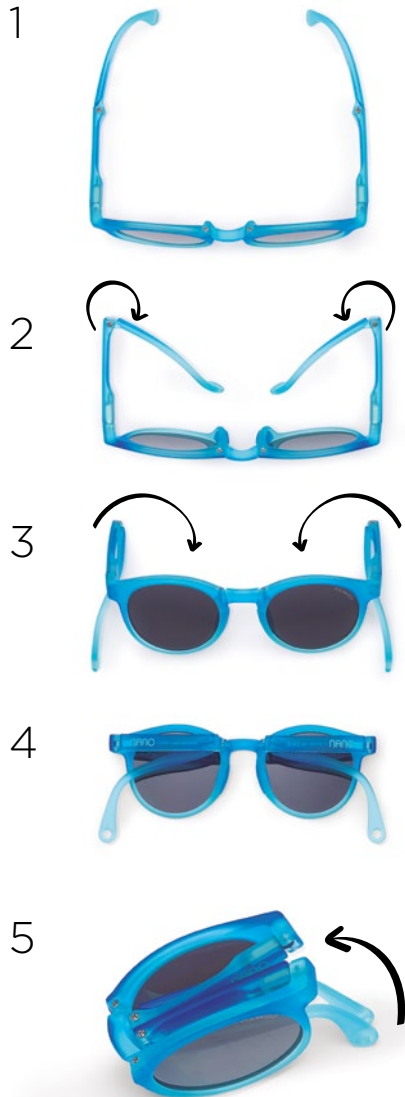

NANOSOL POCKET