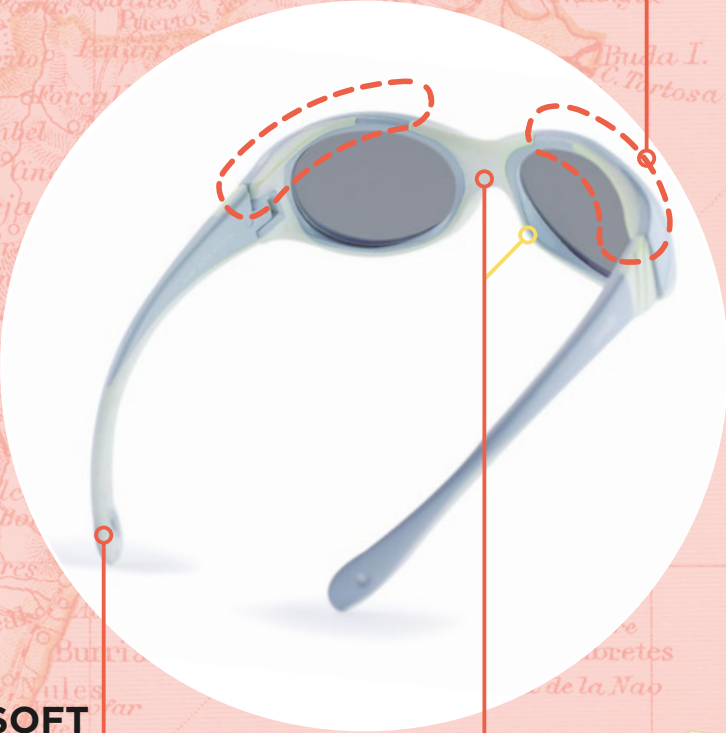

BLUE/LIGHT GREY

Silver Flash mirror+Polarized lens
48: **NS65631**

Material: **Somflex**™ . Category 3 // Base 6 // 8 - 12 Years

Scale 1:1330,500(21Miles - 1 Inch)
English Miles, 6915 to a Degree

NANOSOL baby

ANGLE LIGHT COVER

ULTRA SOFT MATERIAL
for greater comfort
for babies

SOFT RUBBER
on the inside of the
bridge and on the
cheekbones

MINI-STRAP INCLUDED

for a better fit if necessary

ERGONOMIC DESIGN.

Babies look up in most situations. For this reason, we have developed the innovative “angle-light-cover”. A thin protective spoiler that fits perfectly to the part top of the eyes, blocking sunlight from all sides angles.