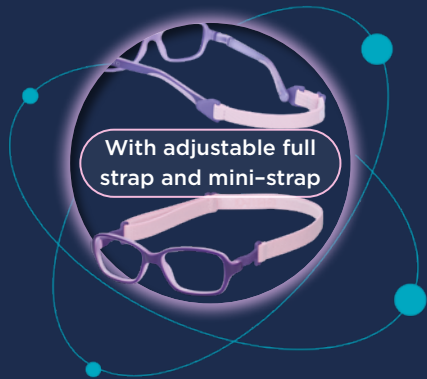

NANOGLOW

RE-PLAY 3.0

CALIBER				
44 (4-6 years)	44mm	116mm	13mm	31mm
46 (6-8 years)	46mm	133mm	14mm	32mm

Measures according to the DIN EN ISO 8624 standard.

MEDIUM HINGE