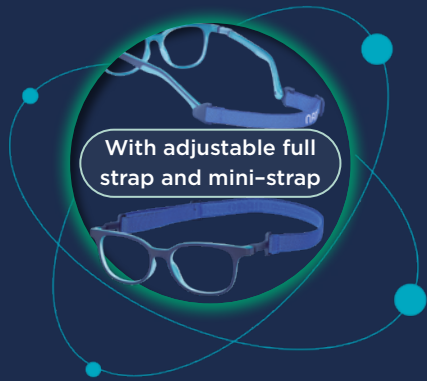

NANOGLOW

PIXEL 3.0

CALIBER				
45 (6-8 years)	45mm	132mm	15mm	36mm
47 (8-12 years)	47mm	132mm	16mm	38mm

Measures according to the DIN EN ISO 8624 standard.

SMALL HINGE