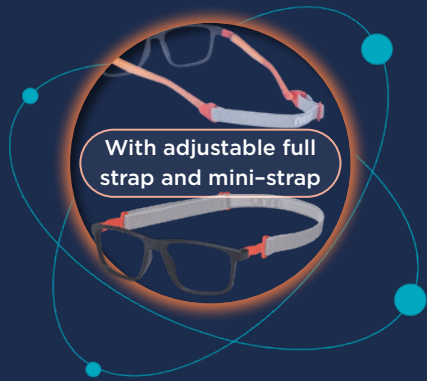

FANGAME 3.0

NANOGLOW

FANBOY 3.0

CALIBER				
52 (14-16 years)	52mm	148mm	15mm	38mm
54 (+16 years)	54mm	148mm	16mm	39mm

Measures according to the DIN EN ISO 8624 standard.

MEDIUM HINGE

SATIN BLACK/ORANGE GLOW/DARK ORANGE
48:NAO3171752 50:NAO3171754