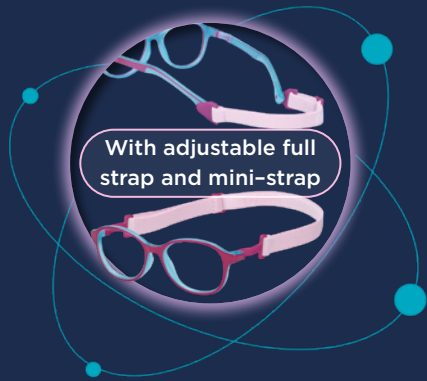

CAMPER 3.0

NANOGLOW

SPRITE 3.0

CALIBER				
44 (4-6 years)	44mm	120mm	13mm	35mm
46 (6-8 years)	46mm	132mm	14mm	38mm

Measures according to the DIN EN ISO 8624 standard.

CRYSTAL NAVY/YELLOW GLOW
44:NAO3060744 46:NAO3060746