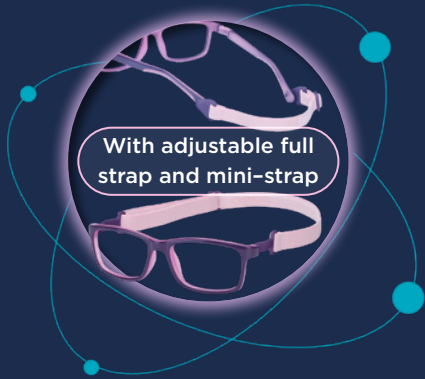

MATTE NAVY/YELLOW GLOW
48:NAO3080948 50:NAO3080950

POWER UP 3.0

NANOGLOW

FANGAME 3.0

CALIBER				
50 (12-14 years)	50mm	133mm	15mm	34mm
52 (14-16 years)	52mm	133mm	15mm	35mm

Measures according to the DIN EN ISO 8624 standard.