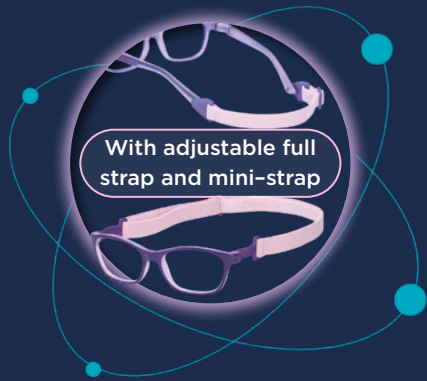

NANOGLOW

CAMPER 3.0

CALIBER				
44 (4-6 years)	44mm	117mm	13mm	32mm
46 (6-8 years)	46mm	135mm	14mm	33mm

Measures according to the DIN EN ISO 8624 standard.

MEDIUM HINGE