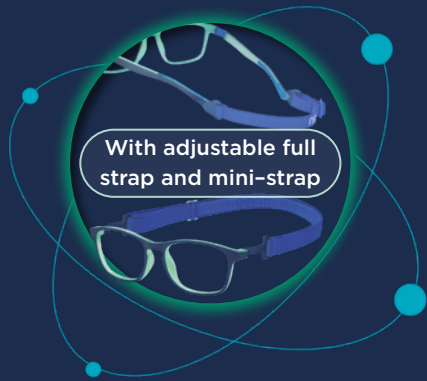

NANOGLOW

POWER UP 3.0

CALIBER

48 (8-12 years)	48mm	132mm	15mm	37mm
50 (12-14 years)	50mm	132mm	15mm	39mm

Measures according to the DIN EN ISO 8624 standard.

SMALL HINGE