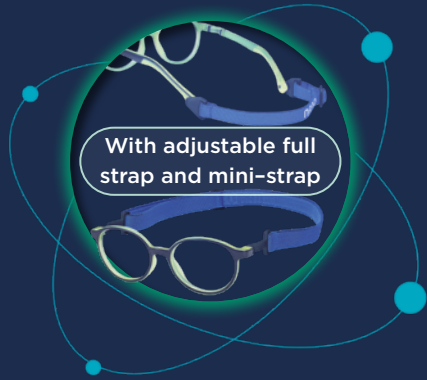

NANOGLOW

FLICKER 3.0

CALIBER				
44 (4-6 years)	44mm	120mm	14mm	37mm
46 (6-8 years)	46mm	132mm	14mm	39mm
48 (8-12 years)	48mm	132mm	15mm	40mm

Measures according to the DIN EN ISO 8624 standard.

SMALL HINGE