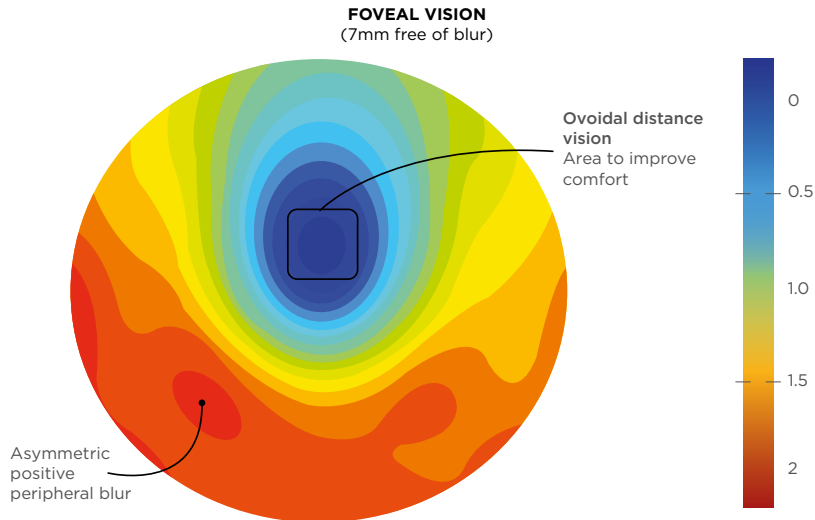

THE PERFECT SYNERGY

The success of **MYOP-K** lies in its perfect synergy with **Nano Vista**, frames, forming an unbeatable combination. Our patented **Siliflex™** material is ultra-resistant, flexible, hypoallergenic, BPA-free, plant-based, and 100% recyclable, making our frames **#INDESTRUCTIBLE**.

Specifically designed for children, not just scaled-down adult glasses; we use children’s facial scans for precise fitting at each growth stage.

Additionally, each frame has an interchangeable band and mini-band. This **versatility** allows adaptation to children’s active lifestyle and keeps the lenses in the correct position all day.

NANO
VISTA 

MYOP-K

HOW DOES IT WORK?

Nano Vista MYOP-K was born after years of research and development. Its revolutionary technology is based on a clear central zone and peripheral defocus that ensures all light rays focus within the retina, preventing greater ocular elongation and thus slowing myopia progression.

3. In 73% of children, myopia increase was less than 0.25D after one year of use.
4. Prospective, controlled, randomized, double-blind clinical study led by the European University of Madrid with 83 children (clinical trial NCT05250206).