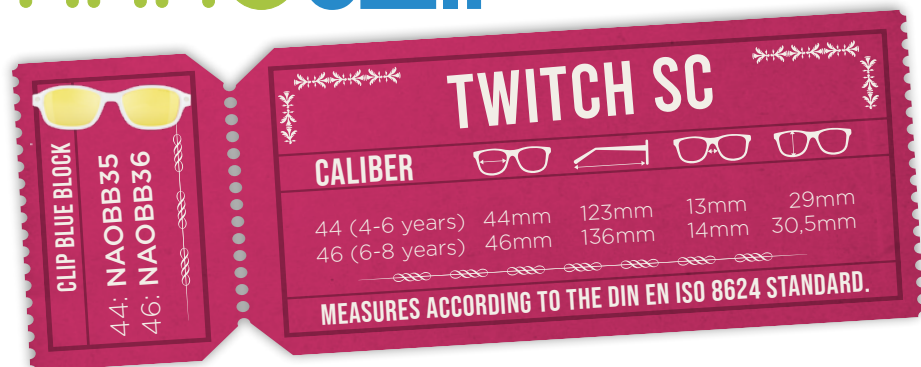

LOADING SC

NANOCLIP

Order it separately!

BICOLOR CRYSTAL RASPBERRY/RASPBERRY/ MATTE PINK

RVO Pink + Polarized + Cat. 3 + Blue Block

44: **NAO3230144SC** 46: **NAO3230146SC**

MATTE BLUE/NAVY

White Mirror + Polarized + Cat. 3 + Blue Block