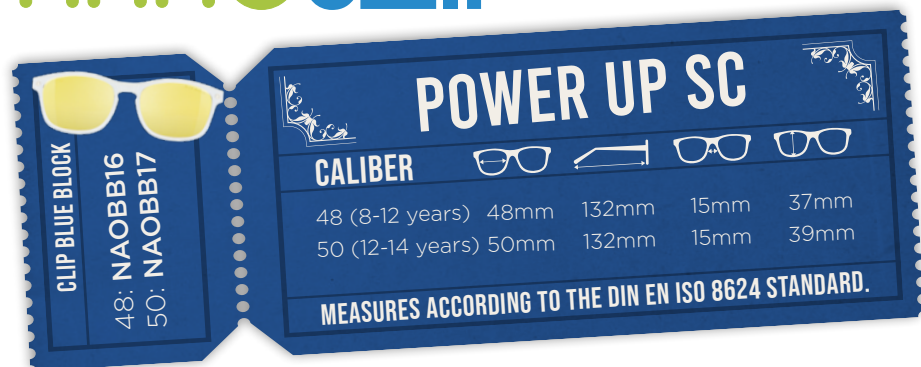

NANOCLIP

Order it separately!