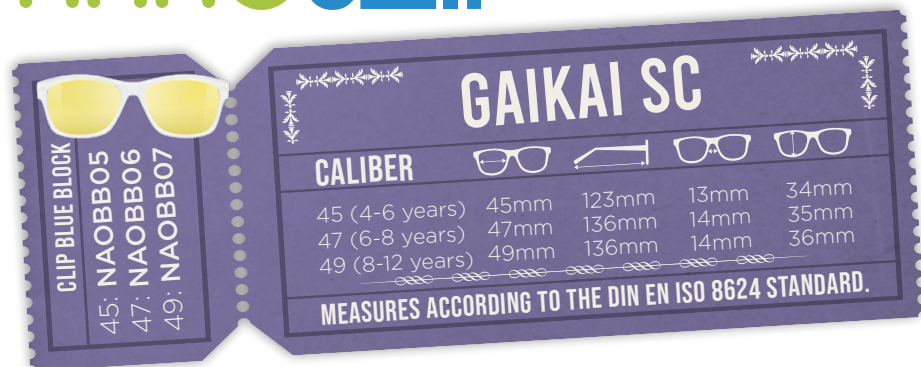

NANOCLIP

Order it separately!